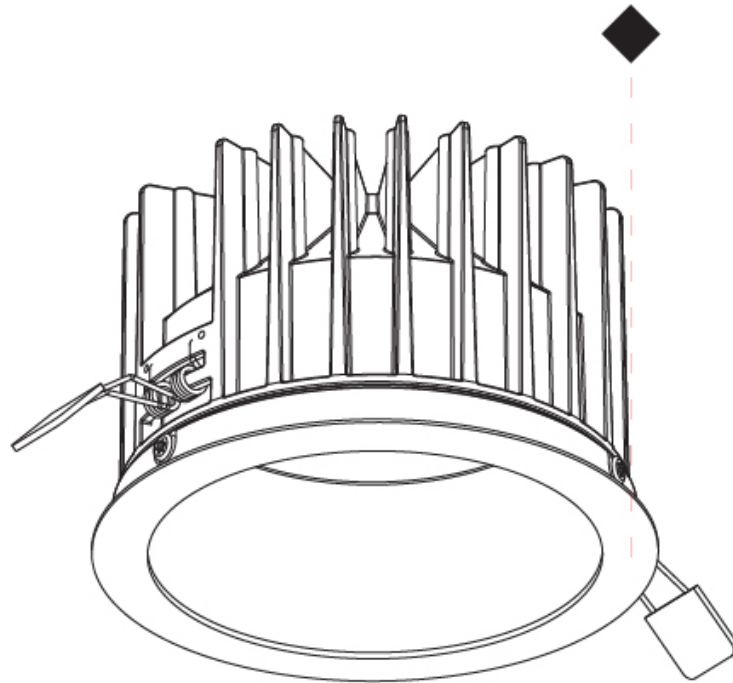

OIKO WIDE RECESSED

A37878-

PROJECT _____

TYPE _____

SPECIFIER _____

QUANTITY _____

DATE _____

A