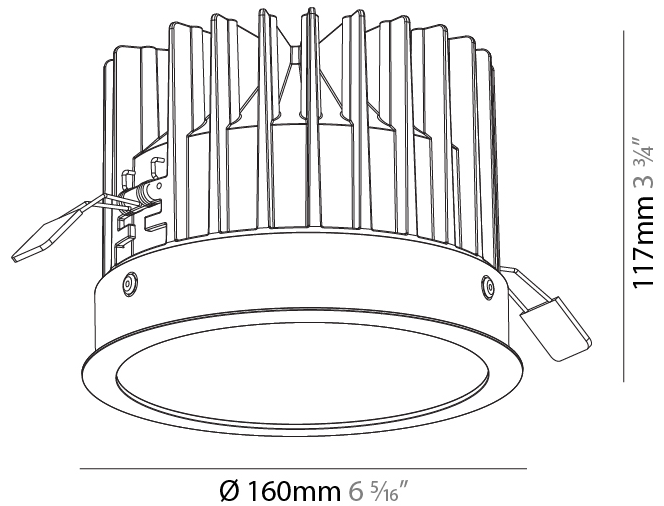

GENERAL

Series: Oiko
Subseries: Oiko Standard
Brand: Prolicht
Division: Architectural
Mounting Type: Recessed
Mounting Location: Ceiling
Subcategory: Downlight

PHYSICAL

Shape: Round
Diameter (mm): 160
Diameter (in): 6 5/16
Height (mm): 117
Height (in): 4 5/8
Ceiling Thickness (mm): 10 / 12.5 / 15
Ceiling Thickness (in): 3/8 or 1/2 or 9/16
Min. Recessing Depth (mm): 130
Min. Recessing Depth (in): 5 1/8
Light Distribution: Downlight
Weight (kg): 0.98
Weight (lbs): 2.16
Fixture Finish: SSR / BKV / CWI / CRY / HAB / LAG / UFT / ITA / RUA / RUR / MIC / FTG / MYG / TWT / LOD / PUS / FRO / FUP / KIA / POP / BLS / SPG / MEY / GOH / GUM / CHC / COM / ABZ / JAG / OBR / MOS / ROR
Fixture Material: Aluminum Die Cast
Cut-out Measurements: D. - 155mm / 6 1/8"

ELECTRICAL

Lamp Type: LED (Zhaga Standard)
Input Wattage (W): 36.4
Total Output Wattage (W): 34
Dimming: Tri-Mode (Non-Dimming and Phase Dimming (120Vac only) and 0-10V Dimming)
Driver Included: No
Driver Location: Recessed Housing
Driver Type: Constant Current - Universal
Housing: See components
Input Voltage (V): 120 - 277
Constant Current (MA): 1050

LED

Number of LEDs: 1
Color Temperature (°K): 3000 / 3500 / 4000
Max. Delivered Lumen (lm): 2940 / 3061 / 3123
CRI: >90 CRI
Efficiency (%): 81 / 80 / 75
Lamp Life (hrs): 50000

OPTICAL

Reflector°: 17 / 30 / 50

RATINGS AND CERTIFICATIONS

Certified By: Certified for North American Standards
IP rating: IP20