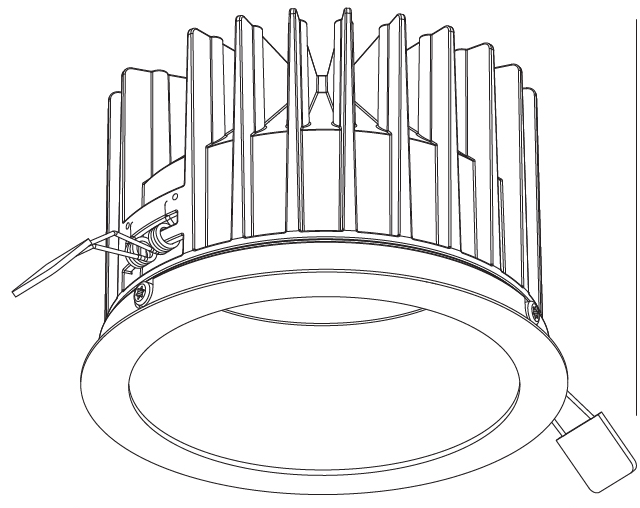

GENERAL

Series: Oiko
Subseries: Oiko Wide
Brand: Prolicht
Division: Architectural
Mounting Type: Recessed
Mounting Location: Ceiling
Subcategory: Downlight

PHYSICAL

Shape: Round
Diameter (mm): 160
Diameter (in): 6 5/16
Height (mm): 105
Height (in): 4 1/8
Ceiling Thickness (mm): 10 / 12.5 / 15
Ceiling Thickness (in): 3/8 or 1/2 or 9/16
Min. Recessing Depth (mm): 120
Min. Recessing Depth (in): 4 3/4
Light Distribution: Downlight
Weight (kg): 0.936
Weight (lbs): 2.06
Fixture Finish: SSR / BKV / CWI / CRY / HAB / LAG / UFT / ITA / RUA / RUR / MIC / FTG / MYG / TWT / LOD / PUS / FRO / FUP / KIA / POP / BLS / SPG / MEY / GOH / GUM / CHC / COM / ABZ / JAG / OBR / MOS / ROR
Fixture Material: Aluminum Die Cast
Cut-out Measurements: D. - 155mm / 6 1/8"

ELECTRICAL

Lamp Type: LED (Zhaga Standard)
Input Wattage (W): 37.4
Total Output Wattage (W): 34
Dimming: Tri-Mode (Non-Dimming and Phase Dimming (120Vac only) and 0-10V Dimming)
Driver Included: No
Driver Location: Recessed Housing
Driver Type: Constant Current - Universal
Housing: See components
Input Voltage (V): 120 - 277
Constant Current (MA): 900

LED

Number of LEDs: 1
Color Temperature (°K): 3000 / 3500 / 4000
Max. Delivered Lumen (lm): 3490 / 2597 / 2650
Nominal Lumen (lm): 4309 / 3205 / 3270
CRI: >90 CRI
Lamp Life (hrs): 50000

OPTICAL

RATINGS AND CERTIFICATIONS

Certified By: Certified for North American Standards
IP rating: IP20

Ø 160mm 6 5/16"