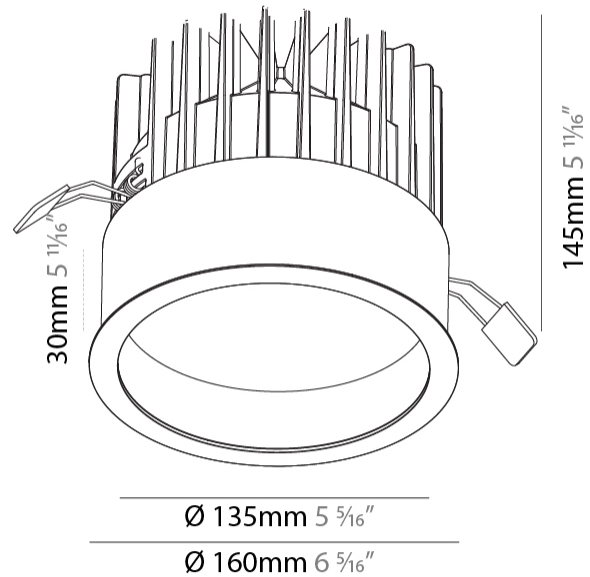

GENERAL

Series: Oiko
Subseries: Oiko Comfort
Brand: Prolicht
Division: Architectural
Mounting Type: Recessed
Mounting Location: Ceiling
Subcategory: Downlight

PHYSICAL

Shape: Round
Diameter (mm): 160
Diameter (in): 6 5/16
Height (mm): 145
Height (in): 5 11/16
Ceiling Thickness (mm): 10 / 12.5 / 15
Ceiling Thickness (in): 3/8 or 1/2 or 9/16
Min. Recessing Depth (mm): 150
Min. Recessing Depth (in): 5 7/8
Light Distribution: Downlight
Weight (kg): 1.224
Weight (lbs): 2.7
Fixture Finish: SSR / BKV / CWI / CRY / HAB / LAG / UFT / ITA / RUA / RUR / MIC / FTG / MYG / TWT / LOD / PUS / FRO / FUP / KIA / POP / BLS / SPG / MEY / GOH / GUM / CHC / COM / ABZ / JAG / OBR / MOS / ROR
Fixture Material: Aluminum Die Cast
Cut-out Measurements: D. - 155mm / 6 1/8"

ELECTRICAL

Lamp Type: LED (Zhaga Standard)
Input Wattage (W): 37.4
Total Output Wattage (W): 33.6 / 34.1
Dimming: Tri-Mode (Non-Dimming and Phase Dimming (120Vac only) and 0-10V Dimming)
Driver Included: No
Driver Location: Recessed Housing
Driver Type: Constant Current - Universal
Housing: See components
Input Voltage (V): 120 - 277
Constant Current (MA): 900

LED

Number of LEDs: 1
Color Temperature (°K): 3000 / 3500 / 4000
Max. Delivered Lumen (lm): 2940 / 3061 / 3123
CRI: >90 CRI
Lamp Life (hrs): 50000

OPTICAL

Reflector: 17 / 30 / 50

RATINGS AND CERTIFICATIONS

Certified By: Certified for North American Standards
IP rating: IP20